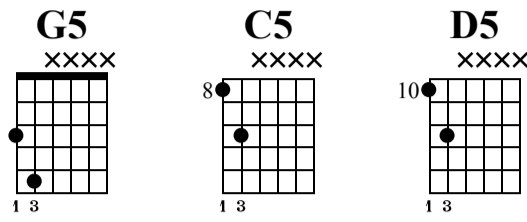

CS: Moveable Power Chords (6th & 5th String Root)

In the Style of Wild Thing
The-Art-of-Guitar.com

Standard tuning

$\text{♩} = 75$

od. guit.

4/4

1 . 2 . 3

G5 **C5** **D5** **C5** **8xG5**