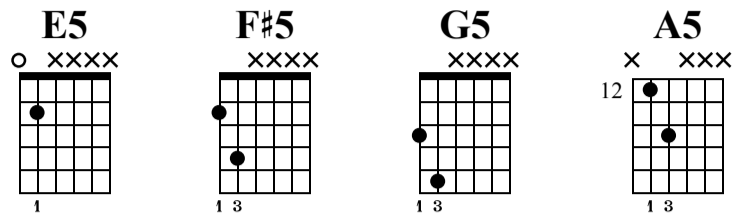

# CS: Moveable Power Chords (5th String)

In the Style of Dio  
The-Art-of-Guitar.com

Standard tuning

♩ = 73

od. guit.

1 2 3 4 4x

E5 F#5 G5 E5 F#5 G5 E5 F#5 G5 A5 G5 F#5 E5