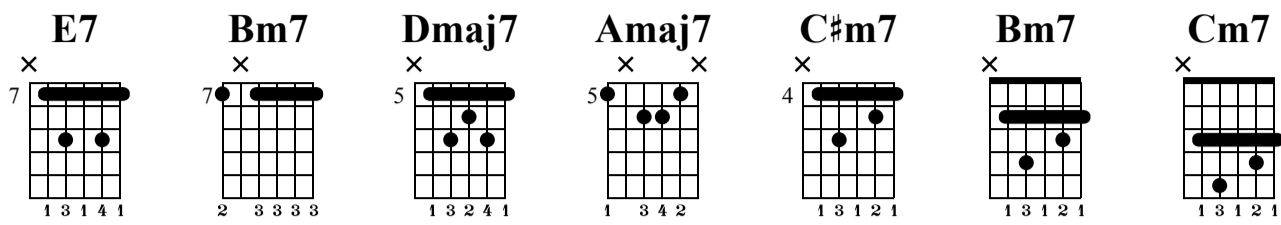

CS: Mixed 7th Chords

The-Art-of-Guitar.com

Standard tuning

♩ = 101

el.guit.

E7 **Bm7** **Bm7**

E7 **Bm7** **Bm7**

Dmaj7 **Amaj7** **Amaj7**

Dmaj7 **Amaj7** **Amaj7**

C#m7 **Bm7** **Bm7** **Cm7**

C#m7 **Bm7** **E7** **Amaj7**

Detailed description of the guitar tablature: The piece consists of 26 measures. Measures 1-4 are E7 and Bm7. Measures 5-8 are E7 and Bm7. Measures 9-12 are Dmaj7 and Amaj7. Measures 13-16 are Dmaj7 and Amaj7. Measures 17-18 are C#m7. Measures 19-20 are Bm7. Measure 21 is C#m7. Measure 22 is Bm7. Measure 23 is Bm7. Measure 24 is E7. Measure 25 is Amaj7. Measure 26 is Amaj7. The tablature includes fret numbers, string numbers (TAB), and chord names above the staff. Some notes are circled, and there are slurs and bar lines throughout.