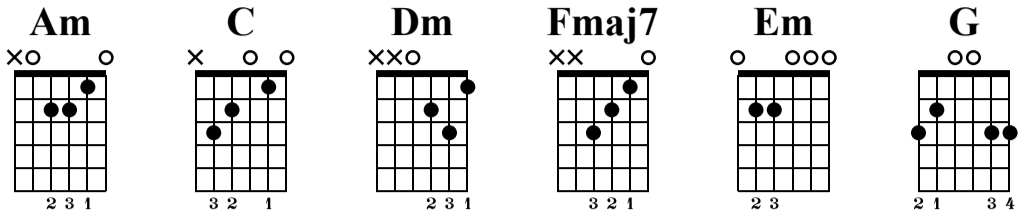

CS: Minor Chords

The-Art-of-Guitar.com

Standard tuning

♩ = 80

el. guit. $\frac{4}{4}$

1 Am 2 C 3 Am 4 C

5 Dm 6 Fmaj7 7 Dm 8 Fmaj7

9 Am 10 C 11 Am 12 C