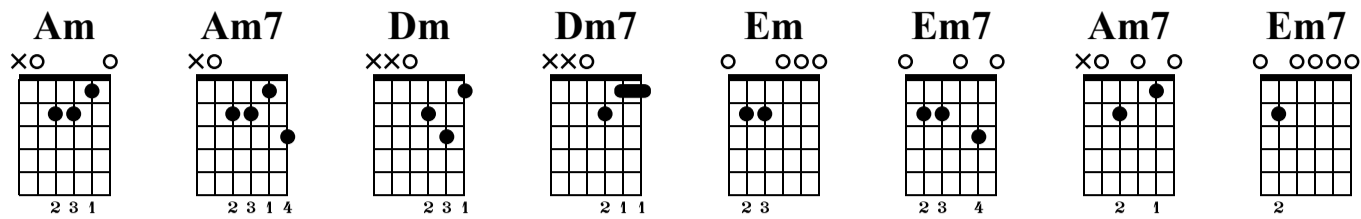

# CS: Minor 7 Chords

The-Art-of-Guitar.com

Standard tuning

♩ = 96

s.guit.

1 **Am** 2 **Am7** 3 **Dm** 4 **Dm7**

Musical notation for measures 1-4. Measure 1: Am (x0231), measure 2: Am7 (x02314), measure 3: Dm (xx0231), measure 4: Dm7 (xx0211). The notation includes a treble clef, a 4/4 time signature, and a guitar tablature below with fret numbers.

5 **Am** 6 **Am7** 7 **Em** 8 **Em7**

Musical notation for measures 5-8. Measure 5: Am (x0231), measure 6: Am7 (x02314), measure 7: Em (023), measure 8: Em7 (0234). The notation includes a treble clef, a 4/4 time signature, and a guitar tablature below with fret numbers.

9 **Am** 10 **Am7** 11 **Em** 12 **Em7**

Musical notation for measures 9-12. Measure 9: Am (x0231), measure 10: Am7 (x02314), measure 11: Em (023), measure 12: Em7 (0234). The notation includes a treble clef, a 4/4 time signature, and a guitar tablature below with fret numbers. Measure 12 features a barre across all strings at the 12th fret.