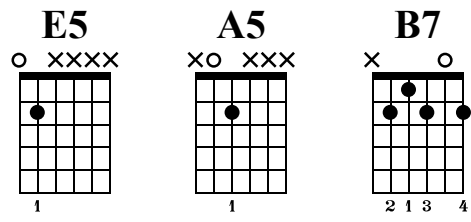

# CS: In the Style of I Love Rock and Roll

Combining Chords and the Open Pentatonic Scale

The-Art-of-Guitar.com

Standard tuning

♩ = 70

od. guit.

**E5** **E5** **A5** **B7** **E5** **E5** **A5** **B7**

**E5** **E5** **E5** **E5**