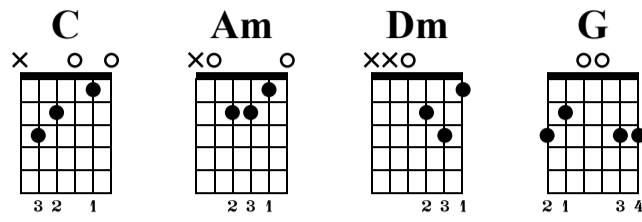

CS: Hungry Heart Style

Intermediate Strumming
The-Art-of-Guitar.com

Standard tuning
♩ = 101

el. guit. **4/4**

1 **C** □ □ V V □ | 2 **C** □ □ V V □ | 3 **Am** □ □ V V □ | 4 **Am** □ □ V V □ |

5 **C** □ □ V V □ | 6 **C** □ □ V V □ | 7 **Am** □ □ V V □ | 8 **Am** □ □ V V □ |