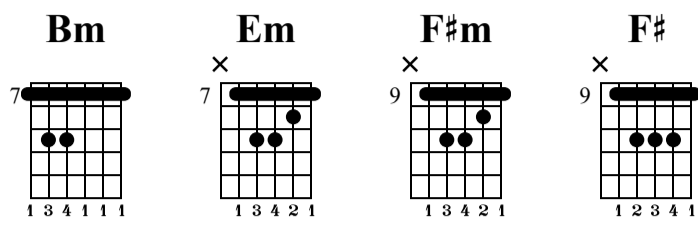

CS: Heavy Minor Blues

The-Art-of-Guitar.com

Standard tuning

$\text{♩} = 81$

dist.guit.

Bm **Bm** **Bm** **Bm**

Em **Em** **Bm** **Bm**

F#m **Em** **Bm** **F#**