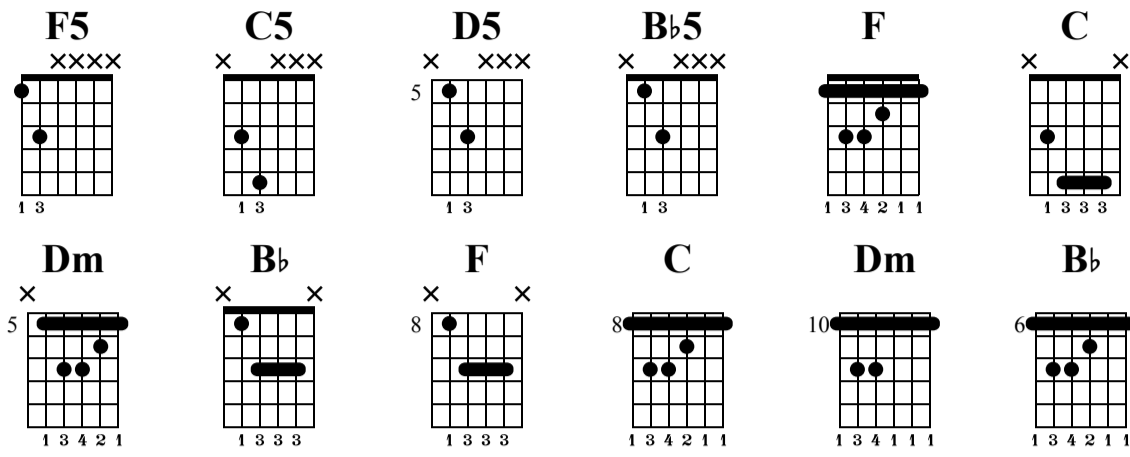

# CS: Green Day-Style

The-Art-of-Guitar.com

Standard tuning

♩ = 90

dist. guit.

**1** **F5** P.M. ---+ **C5** P.M. ---+ **D5** P.M. **Bb5** **F5** P.M. ---+ **C5** P.M. ---+ **D5** P.M. **Bb5**

**2** **F5** P.M. ---+ **C5** P.M. ---+ **D5** P.M. **Bb5** **F5** P.M. ---+ **C5** P.M. ---+ **D5** P.M. **Bb5**