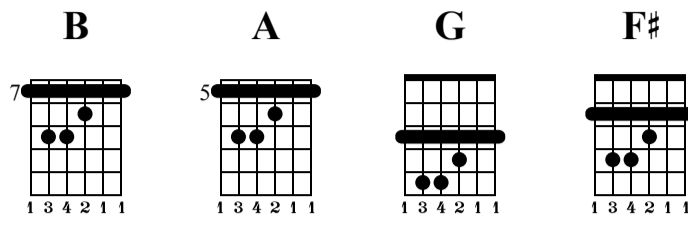

# CS: Foxy Lady-Style (Pentatonic)

The-Art-of-Guitar.com

Standard tuning

♩ = 78

od. guit.

**B**

1 7 7 2 3 7 7 4

**A**

5 5 5 6 6 5 7 4 7 4 7 7 3 3 3 3 8 2 3 4 4 4 2 9 7 8 9 9 7

**B**

7 8 9 9 7