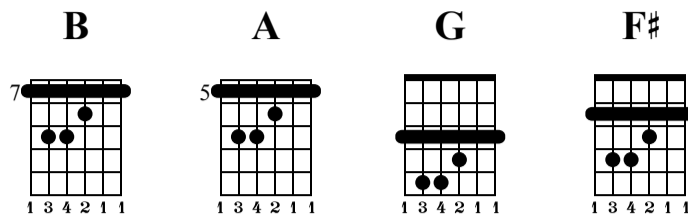

CS: Foxy Lady-Style (Diatonic)

The-Art-of-Guitar.com

Standard tuning

♩ = 78

od. guit.

B

1 7 7 2 3 7 7 4

A