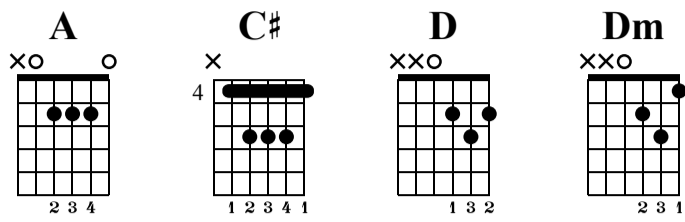

CS: Creep-Style

The-Art-of-Guitar.com

Standard tuning

♩ = 65

el.guit.

A **A** **C#** **C#**

D **D** **Dm** **Dm**

A **A** **C#** **C#**

D **D** **Dm** **Dm**

A

17

The main body of the page contains guitar tablature for an electric guitar. It is organized into four systems of four measures each. The first system (measures 1-4) features chords A, A, C#, and C#. The second system (measures 5-8) features chords D, D, Dm, and Dm. The third system (measures 9-12) features chords A, A, C#, and C#. The fourth system (measures 13-16) features chords D, D, Dm, and Dm. The final system (measure 17) features a single A chord. Each measure is represented by a set of six lines (strings) with numbers indicating fret positions. Some notes have accents (^) or slurs. A 4/4 time signature is shown at the beginning of the first system.