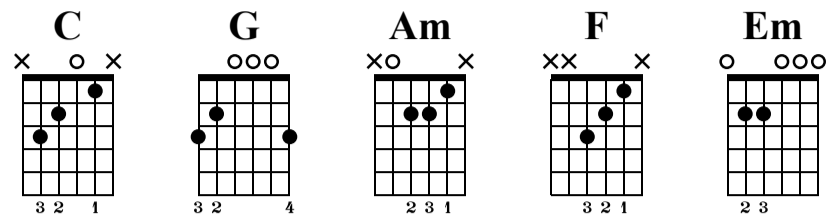

CS: Chord Melody

The-Art-of-Guitar.com

Standard tuning

♩ = 88

1 **C** 2 **G** 3 **Am** 4 **F**

Measures 1-4: Treble clef, 4/4 time. Measure 1: C chord, notes C4, E4, G4, C5. Measure 2: G chord, notes G3, B3, D4, G4. Measure 3: Am chord, notes A3, C4, E4, G4. Measure 4: F chord, notes F3, A3, C4, F4. Tablature: 1 0 3 0 1, 3 0 0 0 3, 1 3 0 3, 1 0 1.

5 **Em** 6 **F** 7 **Em** 8 **F**

Measures 5-8: Treble clef, 4/4 time. Measure 5: Em chord, notes E3, G3, B3, E4. Measure 6: F chord, notes F3, A3, C4, F4. Measure 7: Em chord, notes E3, G3, B3, E4. Measure 8: F chord, notes F3, A3, C4, F4. Tablature: 0 0 2 0, 2 0 3, 0 2 0 0, 2 3 3.

13 **C** 14 **G** 15 **Am** 16 **F**

Measures 13-16: Treble clef, 4/4 time. Measure 13: C chord, notes C4, E4, G4, C5. Measure 14: G chord, notes G3, B3, D4, G4. Measure 15: Am chord, notes A3, C4, E4, G4. Measure 16: F chord, notes F3, A3, C4, F4. Tablature: 1 3 0 1, 3 0 0 3, 1 3 0 3, 1 0 1.

17 **C**

Measure 17: Treble clef, 4/4 time. C chord, notes C4, E4, G4, C5. Tablature: 1 0 3.