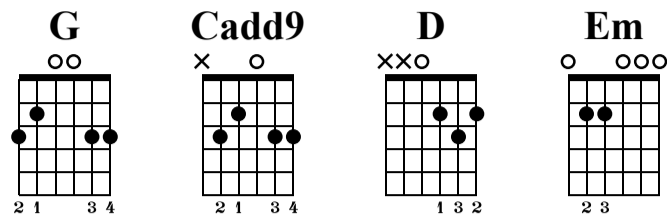

CS: Cadd9 (In the Style of Poison)

The-Art-of-Guitar.com

Standard tuning

♩ = 68

Verse

s.guit. **4/4**

1 **G** 2 **Cadd9** 3 **G** 4 **Cadd9**

5 **G** **Cadd9** 6 **G** **Cadd9** 7 **D** 8 **Cadd9**