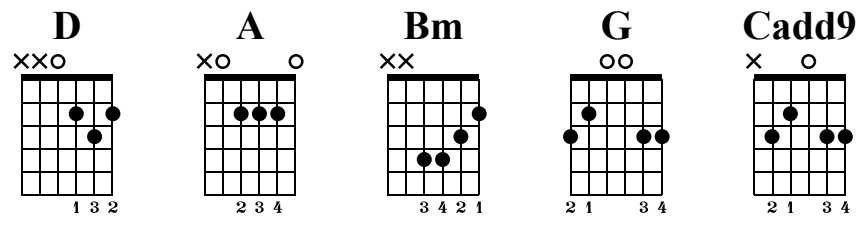

# CS: Bm (In the Style of U2)

The-Art-of-Guitar.com

Standard tuning

♩ = 85

el. guit.  $\frac{4}{4}$  1 2 3 4 5 6 7 8 9 10 11 12 13

The notation shows a sequence of chords on a guitar staff. Measure 1: D (1). Measure 2: A (2). Measure 3: Bm (3). Measure 4: G (4). Measure 5: D (5). Measure 6: A (6). Measure 7: Bm (7). Measure 8: G (8). Measure 9: Cadd9 (9). Measure 10: Cadd9 (10). Measure 11: G (11). Measure 12: G (12). Measure 13: Cadd9 (13). Measure 14: Cadd9 (14). Measure 15: A (15). Measure 16: D (16). The piece ends with a double bar line.