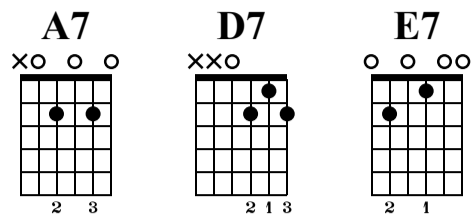

CS: Blues Scale (2nd & 4th Forms)

The-Art-of-Guitar.com

Standard tuning
♩ = 105

dist.guit.

4/4

A7 **D7** **A7** **A7**

1 H 2 3 4

7 6 7 5 5 7 (7) 7 7 5 8 7 5 7 5 6 5 8 5 (5)

D7 **D7** **A7** **A7**

5 H 6 7 8

14 13 14 12 13 14 (14) 15 12 16 15 7 13 14 12 14 13 12 15 14 (14)

E7 **D7** **A7** **E7** **A7**

9 10 11 12

7 5 8 10 (8) 5 8 5 8 7 5 7 (7) 5 6 7 5 7

full full 1/4