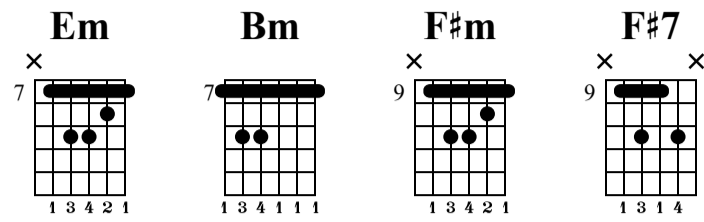

CS: Bigger Bends

The-Art-of-Guitar.com

Standard tuning

♩ = 85

od.guit.

Em **Em**

Bm **Bm**

F#m **Em**