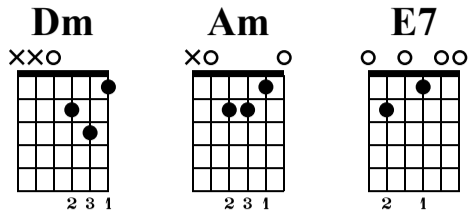

CS: Bends (Clapton-Style)

The-Art-of-Guitar.com

Standard tuning

♩ = 80

od.guit.