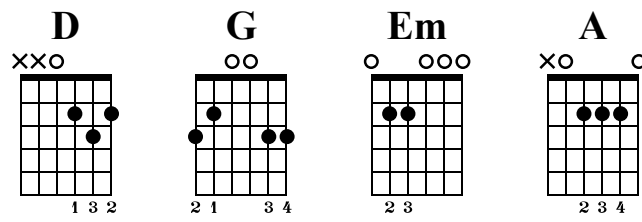

CS: Arpeggiating Chords 2 (In the Style of REM)

The-Art-of-Guitar.com

Standard tuning

♩ = 135

el.guit.

D **G**

1 2 2 3 2 3 2 3 2 3 0 3 3 0 3 3

D **G**

5 6 2 3 2 6 0 2 3 2 7 0 3 3 3 0 8 0 3 3

Em **A**

9 0 0 0 10 0 0 0 11 0 2 2 0 2 2 12 0 2 2 0

Em **A**

13 0 0 0 14 0 0 0 15 0 2 2 0 2 2 16 0 2 2 0

Em **A**

17 0 0 0 18 0 0 0 19 0 2 2 0 2 2 20 0 2 2 0

D **D**