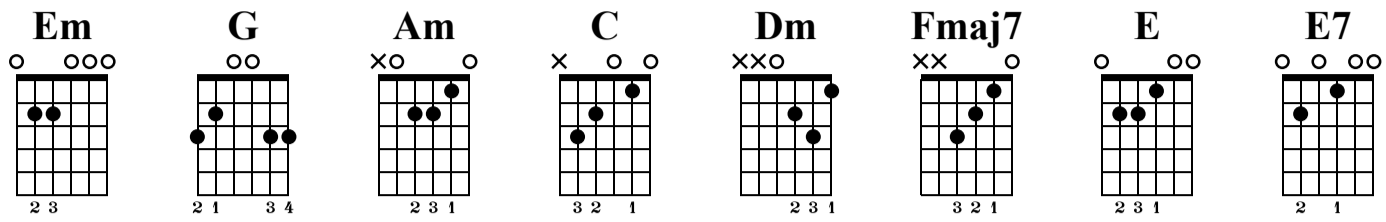

CS: Alternate Picking

The-Art-of-Guitar.com

Standard tuning

♩ = 80

el. guit.

1 **Em** **Em** **G** **G**

2 **Am** **Am** **C** **C**

3 **Dm** **Dm** **Fmaj7** **Fmaj7**