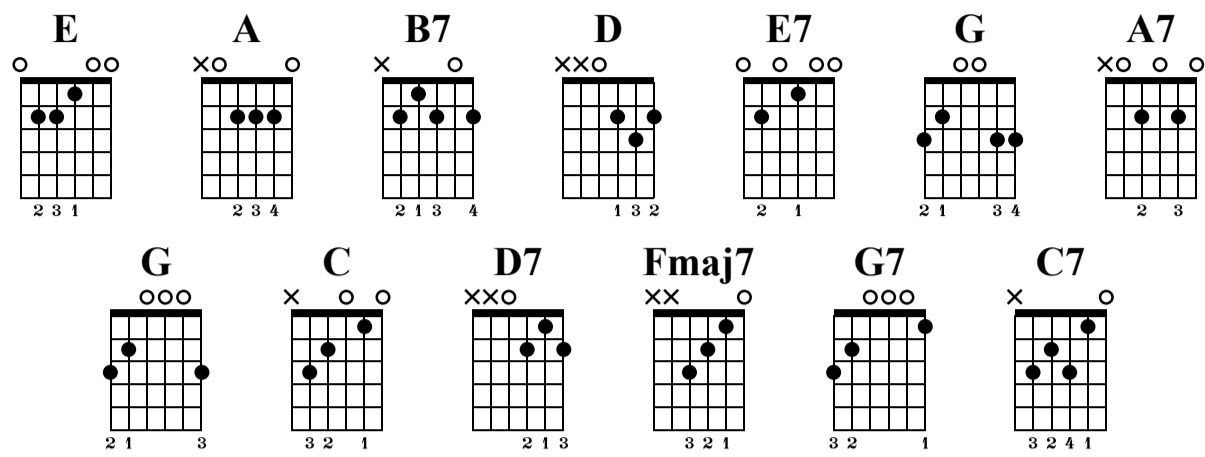

CS: 7th Chords 2

The-Art-of-Guitar.com

Standard tuning

♩ = 70

e.l.guit. $\frac{4}{4}$ 1 2 3 4 5 6 7 8 9 10 11 12 13 14 15 16 17 18 19 20 21 22