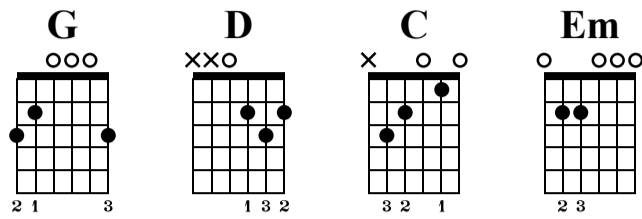

Auld Lang Syne

Natural Harmonic Version

www.the-art-of-guitar.com

Standard tuning

♩ = 80

el.guit.

1 **G** 2 **D** 3 **G** 4

5 **C** 6 **G** 7 **D** 8 **Em** **C**