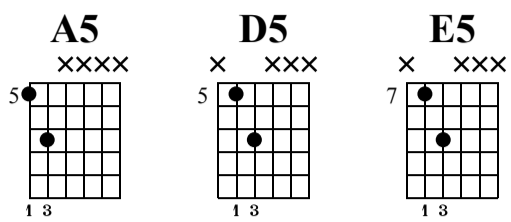

# 12-Bar Pentatonic Lead

The-Art-of-Guitar.com

Standard tuning

♩ = 60

od.guit.

1 **A5**

5 **D5** **A5**

9 **E5** **A5** **E5**