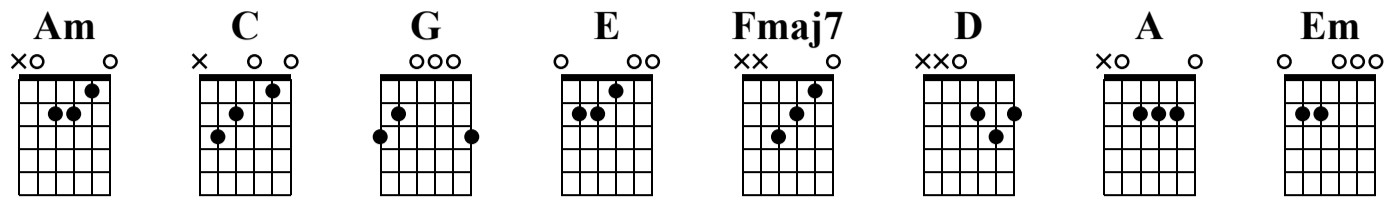

Vinnie

www.the-art-of-guitar.com

Standard tuning

♩ = 76

el.guit. **Intro**

Am C G Am C G

Verse 1

Am C G Am C G

Am C G Am C E

Band In (Guitar Melody)

Am C G Am C G

Am C E Am C G

Chorus

Am C E Fmaj7 C

G D Fmaj7 C

G D Fmaj7 C

Intro (Guitar Melody)

E E Am C G

Verse 3

Am C G Am C E

37 38 39 40

Am C G Am C E

41 42 43 44

Chorus 2