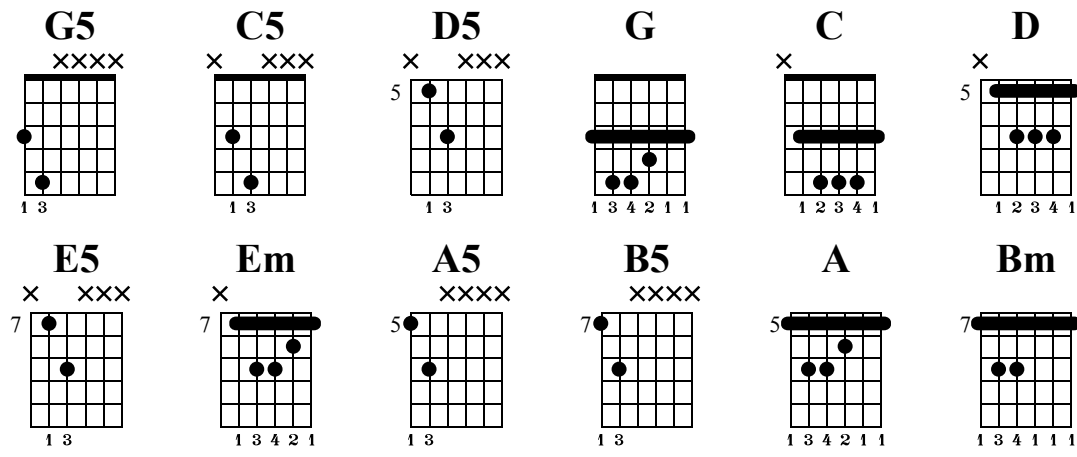

The "L" and "T" Shapes For Progressions

The-Art-of-Guitar.com

Standard tuning

♩ = 120

L-Shape as Power Chords

G5 C5 D5

el. guit.

L-Shape as Barre Chords

G C D

Extended L-Shape as Power Chords

G5 C5 D5 E5

Extended L-Shape as Barre Chords

G C D Em

T-Shape as Power Chords

D5 **A5** **G5** **B5**

9 10

T
A
B

7 5 7 5 5 3 9 7

T-Shape as Barre Chords

D **A** **G** **Bm**

11 12

T
A
B

5 7 7 7 5 5 5 6 7 5 3 3 4 5 3 7 7 7 9 7