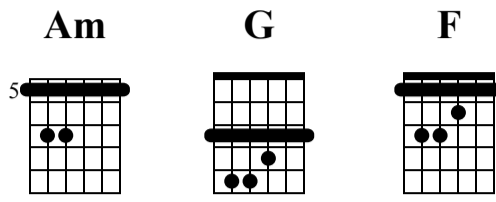

# Santana-Style Diatonic Challenge Solo

Key of Am  
The Art of Guitar

Standard tuning  
♩ = 100

el.guit.

Am Am G

TAB: 5 7 7 5 7 | (5) 7 5 | 5 7 5 4

G Am Am

TAB: 8 | 5 7 7 5 7 | (5) 7 5 5 7 5

G G Am

TAB: 4 5 7 5 | (5) 5 7 5 8 5 | 5 7 7 5 7

Am G G

TAB: (5) 7 5 5 5 5 | 7 | (7) 7 8 7 8

F F G

TAB: 6 5 7 8 | 7 5 6 5 | 7 8 7 5

**G** **Am**

16 17