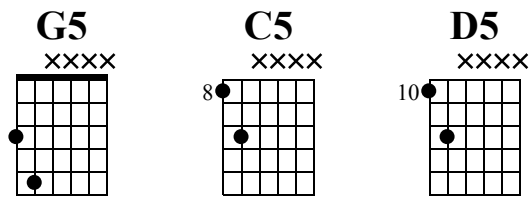

# Power Chord Progression (6th & 5th Strings)

The-Art-of-Guitar.com

Standard tuning

♩ = 80

4/4

**G5** **C5** **D5** **C5**

T  
A  
B

5 5 5 5 5 7 7 7 5 5