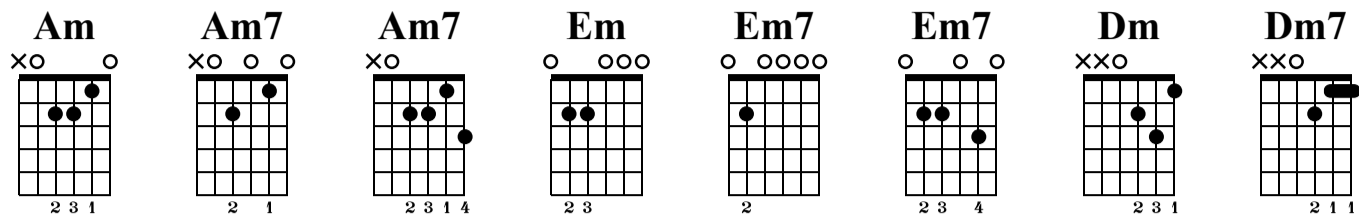

# Minor 7th Chords (Open Position)

The-Art-of-Guitar

Standard tuning

♩ = 120

s.guit.

4/4

1 Am

2 Am7