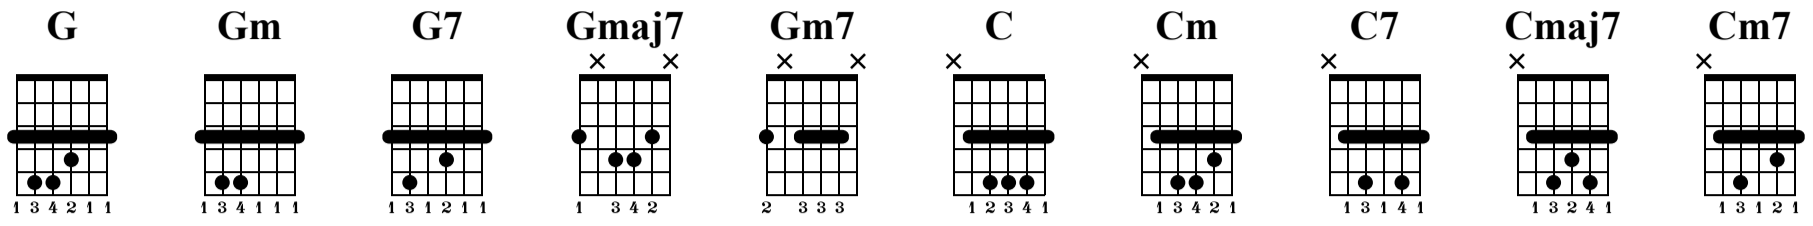

Minor 7th Barre Chords (4th & 2nd Forms)

The-Art-of-Guitar.com

Standard tuning
♩ = 120

el.guit.

G **Gm** **G7** **Gmaj7** **Gm7**

C **Cm** **C7** **Cmaj7** **Cm7**

Musical notation for ten chords in 4/4 time. Each chord is shown on a treble clef staff with a single quarter note. Below each staff is a guitar tablature with six lines. The chords are: G (1st fret), Gm (1st fret), G7 (2nd fret), Gmaj7 (3rd fret), Gm7 (3rd fret), C (4th fret), Cm (4th fret), C7 (5th fret), Cmaj7 (6th fret), and Cm7 (6th fret).