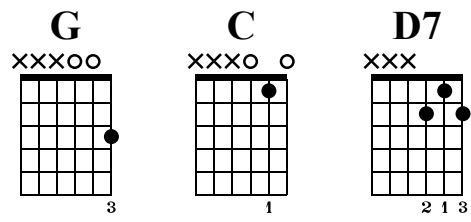

Jingle Bells

The-Art-of-Guitar.com

Standard tuning

♩ = 120

s.guit.

Musical notation for measures 1-4. Chords: G, G, G, C.

Musical notation for measures 5-8. Chords: C, D7, D7, G.

Musical notation for measures 9-12. Chords: G, G, G, C.

Musical notation for measures 13-16. Chords: C, D7, D7, G, D7.

Musical notation for measures 17-20. Chords: G, G, G, G.

C **G** **D7** **D7**

21 22 23 24

TAB

1	1	1	1	1	0	0	0	0	2	2	0	2	3
---	---	---	---	---	---	---	---	---	---	---	---	---	---

G **G** **G** **G**

25 26 27 28

TAB

0	0	0	0	0	0	0	0	0	3	0	2	0
---	---	---	---	---	---	---	---	---	---	---	---	---

C **G** **D7** **G** **D7** **G**

29 30 31 32 33

TAB

1	1	1	1	1	0	0	0	3	3	1	2	0	2	1	2	3	0	0
---	---	---	---	---	---	---	---	---	---	---	---	---	---	---	---	---	---	---