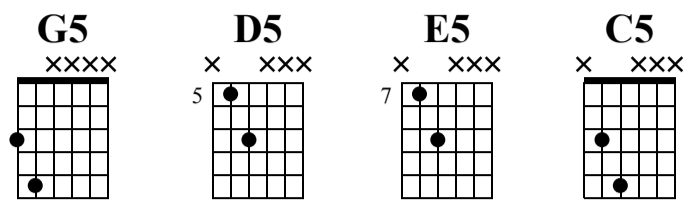

Intermediate Strum w/Power Chords

The-Art-of-Guitar.com

Standard tuning

♩ = 120

od. guit.

G5 **D5** **E5** **C5**

1 2 3 4

T
A
B