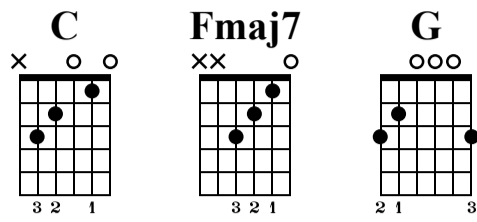

Full Chords & Root Chord Strums

The-Art-of-Guitar.com

Standard tuning

♩ = 60

s.guit.

The musical notation is in 4/4 time. It consists of four staves. The first staff is for the C chord, starting at measure 1. The second staff is for the Fmaj7 chord, starting at measure 5. The third staff is for the G chord, starting at measure 9. The fourth staff is for the C chord, starting at measure 13. Each staff shows a sequence of eighth notes followed by a full chord strum. The notes for the C chord are C4, E4, G4, C5, E4, G4. The notes for the Fmaj7 chord are F4, A4, C5, F5, A4, C5. The notes for the G chord are G4, B4, D5, G5, B4, D5. The notes for the C chord are C4, E4, G4, C5, E4, G4. The tempo is 60 beats per minute.