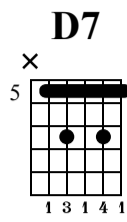

CS: D Mixolydian (Orange Form)

The-Art-of-Guitar.com

Standard tuning

♩ = 111

D7

dist.guit.

Musical notation for measures 1-4. Treble clef, key signature of one sharp (F#), 4/4 time signature. Measure numbers 1, 2, 3, and 4 are indicated above the staff. The guitar tablature below shows fret numbers for strings T, A, and B.

Musical notation for measures 5-8. Treble clef, key signature of one sharp (F#), 4/4 time signature. Measure numbers 5, 6, 7, and 8 are indicated above the staff. Slurs and accents (sl.) are present in measures 8 and 9. The guitar tablature below shows fret numbers for strings T, A, and B.

Musical notation for measures 9-12. Treble clef, key signature of one sharp (F#), 4/4 time signature. Measure numbers 9, 10, 11, and 12 are indicated above the staff. The guitar tablature below shows fret numbers for strings T, A, and B.

Musical notation for measure 17. Treble clef, key signature of one sharp (F#), 4/4 time signature. Measure number 17 is indicated above the staff. The guitar tablature below shows fret number 5 for string B.