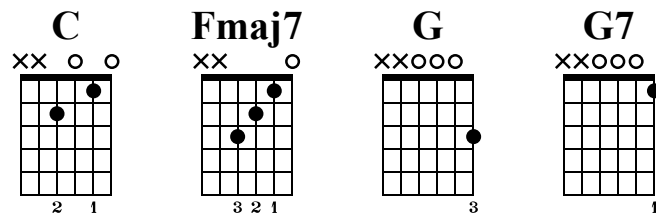

Chords (4-String)

The-Art-of-Guitar.com

Standard tuning

♩ = 60

s. guit.

The musical notation consists of two staves in 4/4 time. The first staff contains a melodic line with four measures, each starting with a chord label: C, Fmaj7, G, and G7. The second staff contains four measures of sustained chords, each labeled with a chord name: C, Fmaj7, G, and G7. The final measure of the second staff is labeled C and ends with a double bar line.