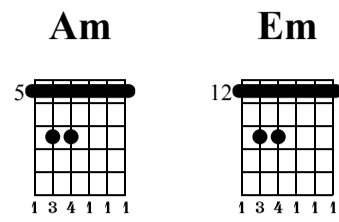

Chord-Tone Arpeggio (4th Form Minor)

The-Art-of-Guitar.com

Standard tuning
♩ = 120

Am

1 A Minor Diatonic Scale

2

3

4