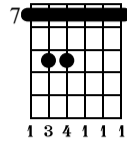

CS: Tremolo Picking

Surf Song
The-Art-of-Guitar.com

Bm

Standard tuning
♩ = 150

Bm

el. guit.

Bm

Bm