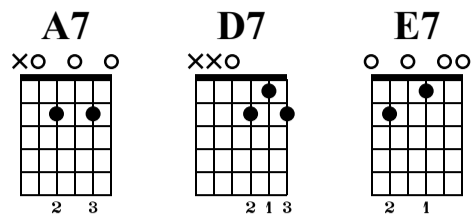

CS: The Blues Scale (4th Form)

The-Art-of-Guitar.com

Standard tuning

♩ = 60

A7

od. guit.