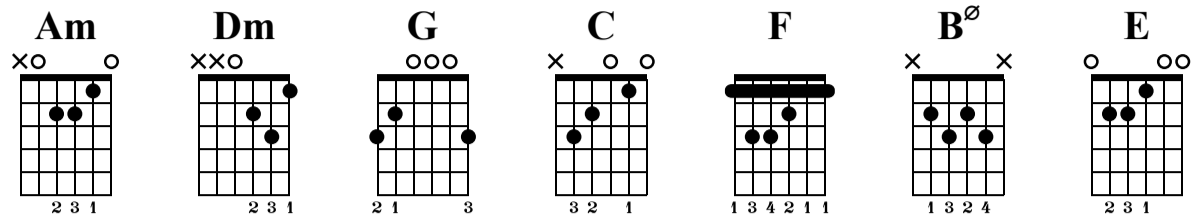

CS: Sweep Arpeggios (cycle of 4ths)

The-Art-of-Guitar.com

Standard tuning
♩ = 135

1 Am 2 Dm 3 G

dist.guit.

4 C 5 F 6 Bø

T
A
B

7 E 8 E 9

Free time

T
A
B