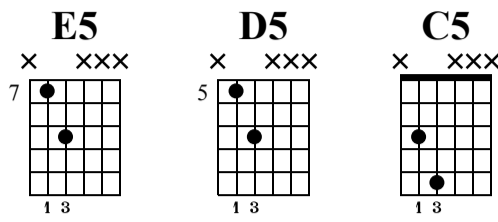

CS: Slide (Lead & Rhythm)

The-Art-of-Guitar.com

Standard tuning

♩ = 83

E5

od. guit.

D5 E5

D5 E5