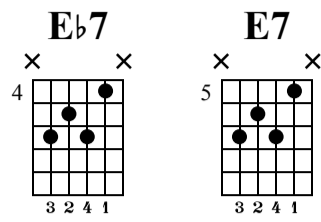

CS: Rakes & More Trills

The-Art-of-Guitar.com

Standard tuning

♩ = 80

Arrow is a Rake Symbol (downward)

od.guit.