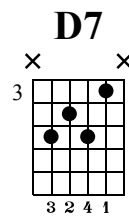

CS: D Mixolydian (Red Form)

The-Art-of-Guitar.com

Standard tuning

♩ = 95

D7

dist.guit.

Musical notation for measures 1-4. The top staff is a treble clef with a key signature of one sharp (F#) and a 4/4 time signature. The bottom staff is a guitar TAB with strings T, A, B. Measure 1: Treble clef has notes D4, E4, F#4, G4, A4, B4. TAB has 5 5 4 4 7 7 5 5. Measure 2: Treble clef has notes G4, A4, B4, C5, D5, E5. TAB has 7 7 7 7 5 5 8 8. Measure 3: Treble clef has notes D5, E5, F#5, G5, A5, B5. TAB has 5 5 7 7 7 7 5 5. Measure 4: Treble clef has notes G5, A5, B5, C6, D6, E6. TAB has 7 7 4 4 5 5 3 3.

Musical notation for measures 5-8. Measure 5: Treble clef has notes D5, E5, F#5, G5, A5, B5. TAB has 5 5 3 3 5 5 4 4. Measure 6: Treble clef has notes G5, A5, B5, C6, D6, E6. TAB has 7 7 5 5 7 7 7 7. Measure 7: Treble clef has notes D6, E6, F#6, G6, A6, B6. TAB has 5 5 8 8 5 5 7 7. Measure 8: Treble clef has a whole note D6. TAB has 7.

Musical notation for measures 9-12. Measure 9: Treble clef has a half note D6, a quarter note E6, a quarter note F#6, and a quarter note G6. TAB has 5 4 4 4. A slur covers measures 9-10. Measure 10: Treble clef has a half note G6. TAB has (4). Measure 11: Treble clef has notes A6, B6, C7, D7. TAB has 7 5 4 5 7 5. Measure 12: Treble clef has notes E7, F#7, G7, A7. TAB has 4 5 7 5 3.

Musical notation for measures 17-18. Measure 17: Treble clef has a whole note D8 with a trill (tr) above it. TAB has 5(7). Measure 18: Treble clef has a whole note D8. TAB has 7.