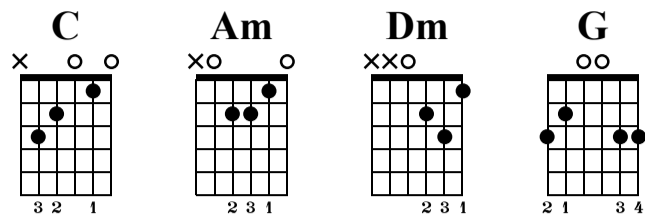

# CS: Major Scale (1-String)

The-Art-of-Guitar.com

Standard tuning

♩ = 60

el.guit.

**C** **Am** **C** **Am**

T  
A  
B

**Dm** **G** **Dm** **G**

T  
A  
B

**C** **Am** **C** **Am**

T  
A  
B

**C**

T  
A  
B