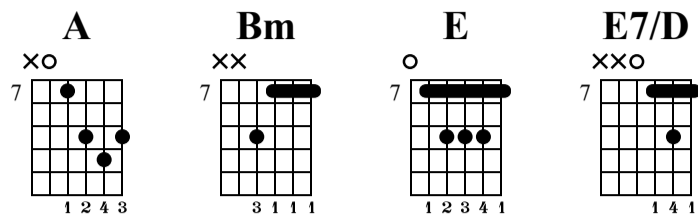

CS: Major Diatonic Scale (5th Form)

The-Art-of-Guitar.com

Standard tuning

♩ = 128

Let notes ring out as much as possible

el.guit.

1 A

5 Bm