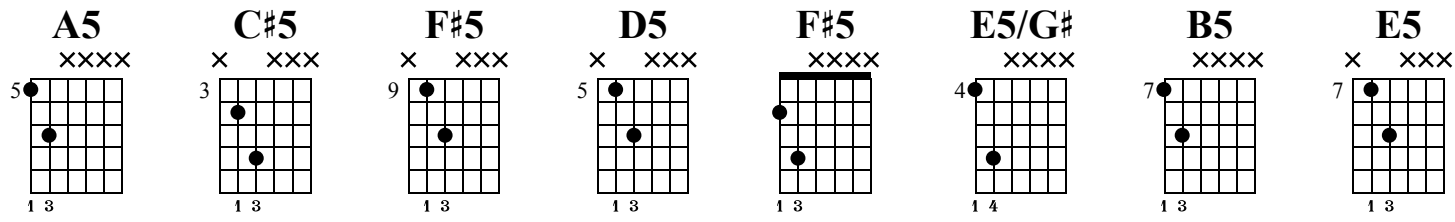

CS: Major Diatonic Scale (5th Form) 2

80's Intro Lead

The-Art-of-Guitar.com

Standard tuning

♩ = 152

od.guit.

Musical notation for the 80's Intro Lead in C# major, 4/4 time. The piece consists of 8 measures. The notes are: 1. A5 (5th fret), 2. C#5 (3rd fret), 3. F#5 (9th fret), 4. D5 (5th fret), 5. F#5 (1st fret), 6. E5/G# (4th fret), 7. B5 (7th fret), 8. E5 (7th fret). The notation includes a treble clef staff with notes and a guitar TAB staff with fret numbers. The key signature is two sharps (F# and C#).