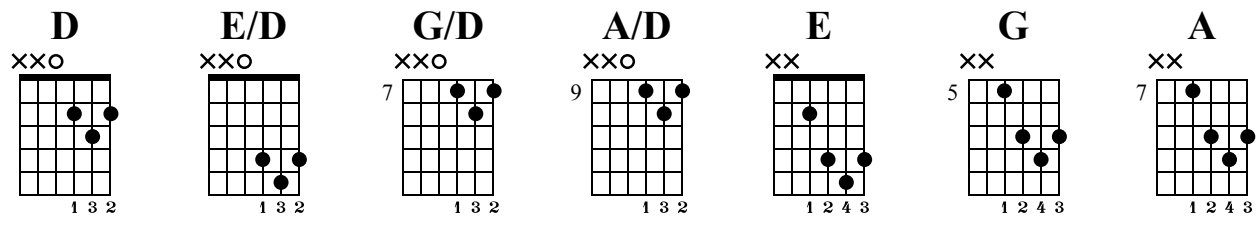

CS: Major Barre Chord (5th Form)

The-Art-of-Guitar.com

Standard tuning
♩ = 120

s.guit.

D **E/D** **G/D** **A/D**

D **E** **G** **A**

D