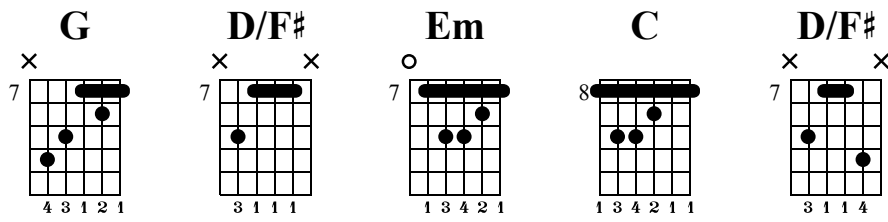

# CS: Major Barre Chord (1st Form)

The-Art-of-Guitar.com

Standard tuning

♩ = 140

G

D/F#

Em

el. guit.

Musical notation for measures 1-3. Measure 1: G chord, notes G4, B4, D5, G5. Measure 2: D/F# chord, notes D4, F#4, A4, D5. Measure 3: Em chord, notes E4, G4, B4, E5. Tablature below shows fret numbers for each string.

C

G

D/F#

Musical notation for measures 4-6. Measure 4: C chord, notes C4, E4, G4, C5. Measure 5: G chord, notes G4, B4, D5, G5. Measure 6: D/F# chord, notes D4, F#4, A4, D5. Tablature below shows fret numbers for each string.

D/F#

Em

C

G

Musical notation for measures 10-13. Measure 10: D/F# chord, notes D4, F#4, A4, D5. Measure 11: Em chord, notes E4, G4, B4, E5. Measure 12: C chord, notes C4, E4, G4, C5. Measure 13: G chord, notes G4, B4, D5, G5. Tablature below shows fret numbers for each string.