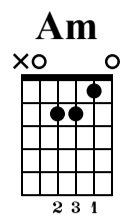

CS Harmonic Minor (Open)

www.The-Art-of-Guitar.com

Standard tuning
♩ = 113

Am Am(maj7) Fmaj7 E7

1 2 3 4

0 2 3 0 | 2 3 1 2 | 0 1 3 0 | 1 4 5 4

Am Am(maj7) Fmaj7 E7

5 6 7 8

17 18 19 20

1 4 0 2 | 3 0 2 3 1 2 0 1 | 0 2 3 0 | 2 3 1 2 0 1 3 0

Fmaj7

E7

Musical notation for measures 21-24. Measure 21 is labeled Fmaj7 and measure 23 is labeled E7. The notation includes a treble clef, a treble staff with notes, and a guitar TAB staff with fret numbers. Measure 21: Treble staff has notes G2, A2, B2, C3. TAB: 1 4 0 2. Measure 22: Treble staff has notes D3, E3, F3, G3, A3, B3, C4. TAB: 3 0 2 3 1 2 0 1. Measure 23: Treble staff has notes G2, A2, B2, C3. TAB: 0 1 4 0. Measure 24: Treble staff has notes D3, E3, F3, G3, A3, B3, C4. TAB: 2 3 0 2 3 1 2 0.

Am

Musical notation for measure 25. Measure 25 is labeled Am. The notation includes a treble clef, a treble staff with a whole note chord '8', and a guitar TAB staff with fret numbers. Measure 25: Treble staff has a whole note chord '8'. TAB: 1 2.