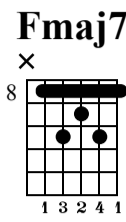

CS Harmonic Minor (Open)

www.The-Art-of-Guitar.com

Standard tuning
♩ = 113

Am Am(maj7) Fmaj7 E7

1 2 3 4

0 2 3 0 | 2 3 1 2 | 0 1 3 0 | 1 4 5 4

Am Am(maj7) Fmaj7 E7

5 6 7 8

1 0 3 1 | 0 2 1 3 | 2 0 3 2 | 0 4 1 0

Am Am(maj7) Fmaj7 E7

9 10 11 12

0 2 3 0 | 2 3 1 2 0 1 3 0 | 1 0 3 1 | 0 2 1

Am Am(maj7) Fmaj7 E7

13 14 15 16

0 2 3 0 | 2 3 1 2 0 1 3 0 | 1 0 3 1 | 4

Fmaj7 Am

17 18 19 20

1 4 0 2 | 3 0 2 3 1 2 0 1 | 0 2 3 0 | 2 3 1 2 0 1 3 0

Fmaj7

E7

Musical notation for measures 21-24. Measure 21 is labeled Fmaj7 and measure 23 is labeled E7. The notation includes a treble clef, a treble staff with notes, and a guitar TAB staff with fret numbers. Measure 21: Treble staff has notes G2, A2, B2, C3. TAB: 1 4 0 2. Measure 22: Treble staff has notes D3, E3, F3, G3, A3, B3, C4. TAB: 3 0 2 3 1 2 0 1. Measure 23: Treble staff has notes G2, A2, B2, C3. TAB: 0 1 4 0. Measure 24: Treble staff has notes D3, E3, F3, G3, A3, B3, C4. TAB: 2 3 0 2 3 1 2 0.

Am

Musical notation for measure 25. Measure 25 is labeled Am. The notation includes a treble clef, a treble staff with a whole note chord '8', and a guitar TAB staff with fret numbers. Measure 25: Treble staff has a whole note chord '8'. TAB: 1 2.