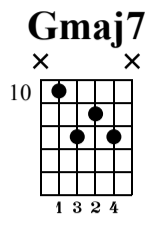

# CS: G Ionian (Yellow Form)

The-Art-of-Guitar.com

Standard tuning

♩ = 75

Gmaj7

dist. guit.

Musical notation for measures 1-3. The top staff is a treble clef with a key signature of one sharp (F#) and a 4/4 time signature. The bottom staff is a guitar TAB with fret numbers. Measure 1 starts with a first position barre (1) and contains notes G4, A4, B4, C5, B4, A4, G4. Measure 2 contains notes G4, A4, B4, C5, B4, A4, G4. Measure 3 contains notes G4, A4, B4, C5, B4, A4, G4.

Musical notation for measures 4-6. The top staff is a treble clef with a key signature of one sharp (F#) and a 4/4 time signature. The bottom staff is a guitar TAB with fret numbers. Measure 4 starts with a fourth position barre (4) and contains notes G4, A4, B4, C5, B4, A4, G4. Measure 5 contains notes G4, A4, B4, C5, B4, A4, G4. Measure 6 contains notes G4, A4, B4, C5, B4, A4, G4.

Musical notation for measures 7-9. The top staff is a treble clef with a key signature of one sharp (F#) and a 4/4 time signature. The bottom staff is a guitar TAB with fret numbers. Measure 7 starts with a seventh position barre (7) and contains notes G4, A4, B4, C5, B4, A4, G4. Measure 8 contains notes G4, A4, B4, C5, B4, A4, G4. Measure 9 contains notes G4, A4, B4, C5, B4, A4, G4.