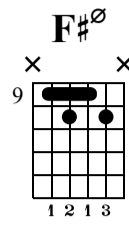

CS: F# Locrian (Red Form)

The-Art-of-Guitar.com

Standard tuning

♩ = 95

F#°

dist.guit.

Musical notation for measures 1-4. The top staff is a treble clef with a key signature of one sharp (F#) and a 4/4 time signature. The bottom staff is a guitar TAB with strings labeled T, A, B from top to bottom. Measure 1: Treble clef has notes G4, A4, B4, C5. TAB has 4-4-7-7-5-5. Measure 2: Treble clef has notes D5, E5, F#5, G5. TAB has 7-7-5-5-7-7-5-5. Measure 3: Treble clef has notes G5, F#5, E5, D5. TAB has 5-5-7-7-4-4-7-7. Measure 4: Treble clef has notes C5, B4, A4, G4. TAB has 3-3-5-5-3-3-7-7.

Musical notation for measures 5-8. The top staff is a treble clef with a key signature of one sharp (F#) and a 4/4 time signature. The bottom staff is a guitar TAB with strings labeled T, A, B from top to bottom. Measure 5: Treble clef has notes G4, A4, B4, C5. TAB has 4-4-7-7-5-5. Measure 6: Treble clef has notes D5, E5, F#5, G5. TAB has 7-7-5-5-7-7-5-5. Measure 7: Treble clef has notes G5, F#5, E5, D5. TAB has 5-5-7-7-4-4-7-7. Measure 8: Treble clef has notes C5, B4, A4, G4. TAB has 3-3-5-5-3-3-7-7.

Musical notation for measures 9-12. The top staff is a treble clef with a key signature of one sharp (F#) and a 4/4 time signature. The bottom staff is a guitar TAB with strings labeled T, A, B from top to bottom. Measure 9: Treble clef has notes G4, A4, B4, C5. TAB has 4-4-5-7-4-7-5-4. Measure 10: Treble clef has notes D5, E5, F#5, G5. TAB has 7-7-4-5-7-5-4-7. Measure 11: Treble clef has notes G5, F#5, E5, D5. TAB has 5-5-7-5-7-5-7-5. Measure 12: Treble clef has notes C5, B4, A4, G4. TAB has 5-5-7-8-5-8-7-5.

Musical notation for measure 17. The top staff is a treble clef with a key signature of one sharp (F#) and a 4/4 time signature. The bottom staff is a guitar TAB with strings labeled T, A, B from top to bottom. Measure 17: Treble clef has notes G4, A4, B4, C5. TAB has 7-7.