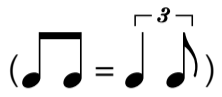

CS F# Locrian (Indigo Form)

The-Art-of-Guitar.com

Standard tuning

♩ = 140

F#^o

od. guit.

Musical notation for measures 1-3. Treble clef, 4/4 time. Measure 1: 1. 3. 3. 3. 3. Measure 2: 2. 3. 3. 3. 3. Measure 3: 3. 3. 3. 3. 3. 3. 3. 3. 3. 3. 3. 3.

TAB: 14-14-14-15-15-15 | 12-12-12-14-14-14 | 15-15-15 | 12-12-12-14-14-14-16-16-16 | 12-12-12-14-14-14-16-16-16 | 13-13-13

Musical notation for measures 4-6. Treble clef, 4/4 time. Measure 4: 3. 3. 3. 3. 3. Measure 5: 3. 3. 3. 3. 3. Measure 6: 3. 3. 3. 3. 3. 3. 3. 3. 3. 3. 3. 3.