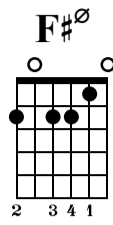

CS F# Locrian (Indigo Form)

The-Art-of-Guitar.com

Standard tuning

♩ = 140

F#^o

od. guit.

Musical notation for measures 1-3. Treble clef, 4/4 time. Measure 1: 1. 3. 3. 3. 3. Measure 2: 2. 3. 3. 3. 3. Measure 3: 3. 3. 3. 3. 3. 3. 3. 3. 3. 3. 3. 3.

TAB: 14-14-14-15-15-15 | 12-12-12-14-14-14 | 15-15-15 | 12-12-12-14-14-14-16-16-16 | 12-12-12-14-14-14-16-16-16 | 13-13-13

Musical notation for measures 4-6. Treble clef, 4/4 time. Measure 4: 3. 3. 3. 3. 3. Measure 5: 3. 3. 3. 3. 3. Measure 6: 3. 3. 3. 3. 3. 3. 3. 3. 3. 3. 3. 3.

TAB: 15-15-15-17-17-17 | 14-14-14-15-15-15 | 17-17-17-15-15-15-14-14-14 | 17-17-17 | 15-15-15-13-13-13 | 16-16-16-14-14-14

Musical notation for measures 7-8. Treble clef, 4/4 time. Measure 7: 3. 3. 3. 3. 3. Measure 8: 3. 3. 3. 3. 3. 3. 3. 3. 3. 3. 3. 3.

TAB: 14 | 12-15-14-12-16 | (16)-14 | 16-14-13-17-15-14 | (14)-17

Musical notation for measures 13-17. Treble clef, 4/4 time. Measure 13: 13. Measure 14: 14. Measure 15: 15. Measure 16: 16. Measure 17: 17.